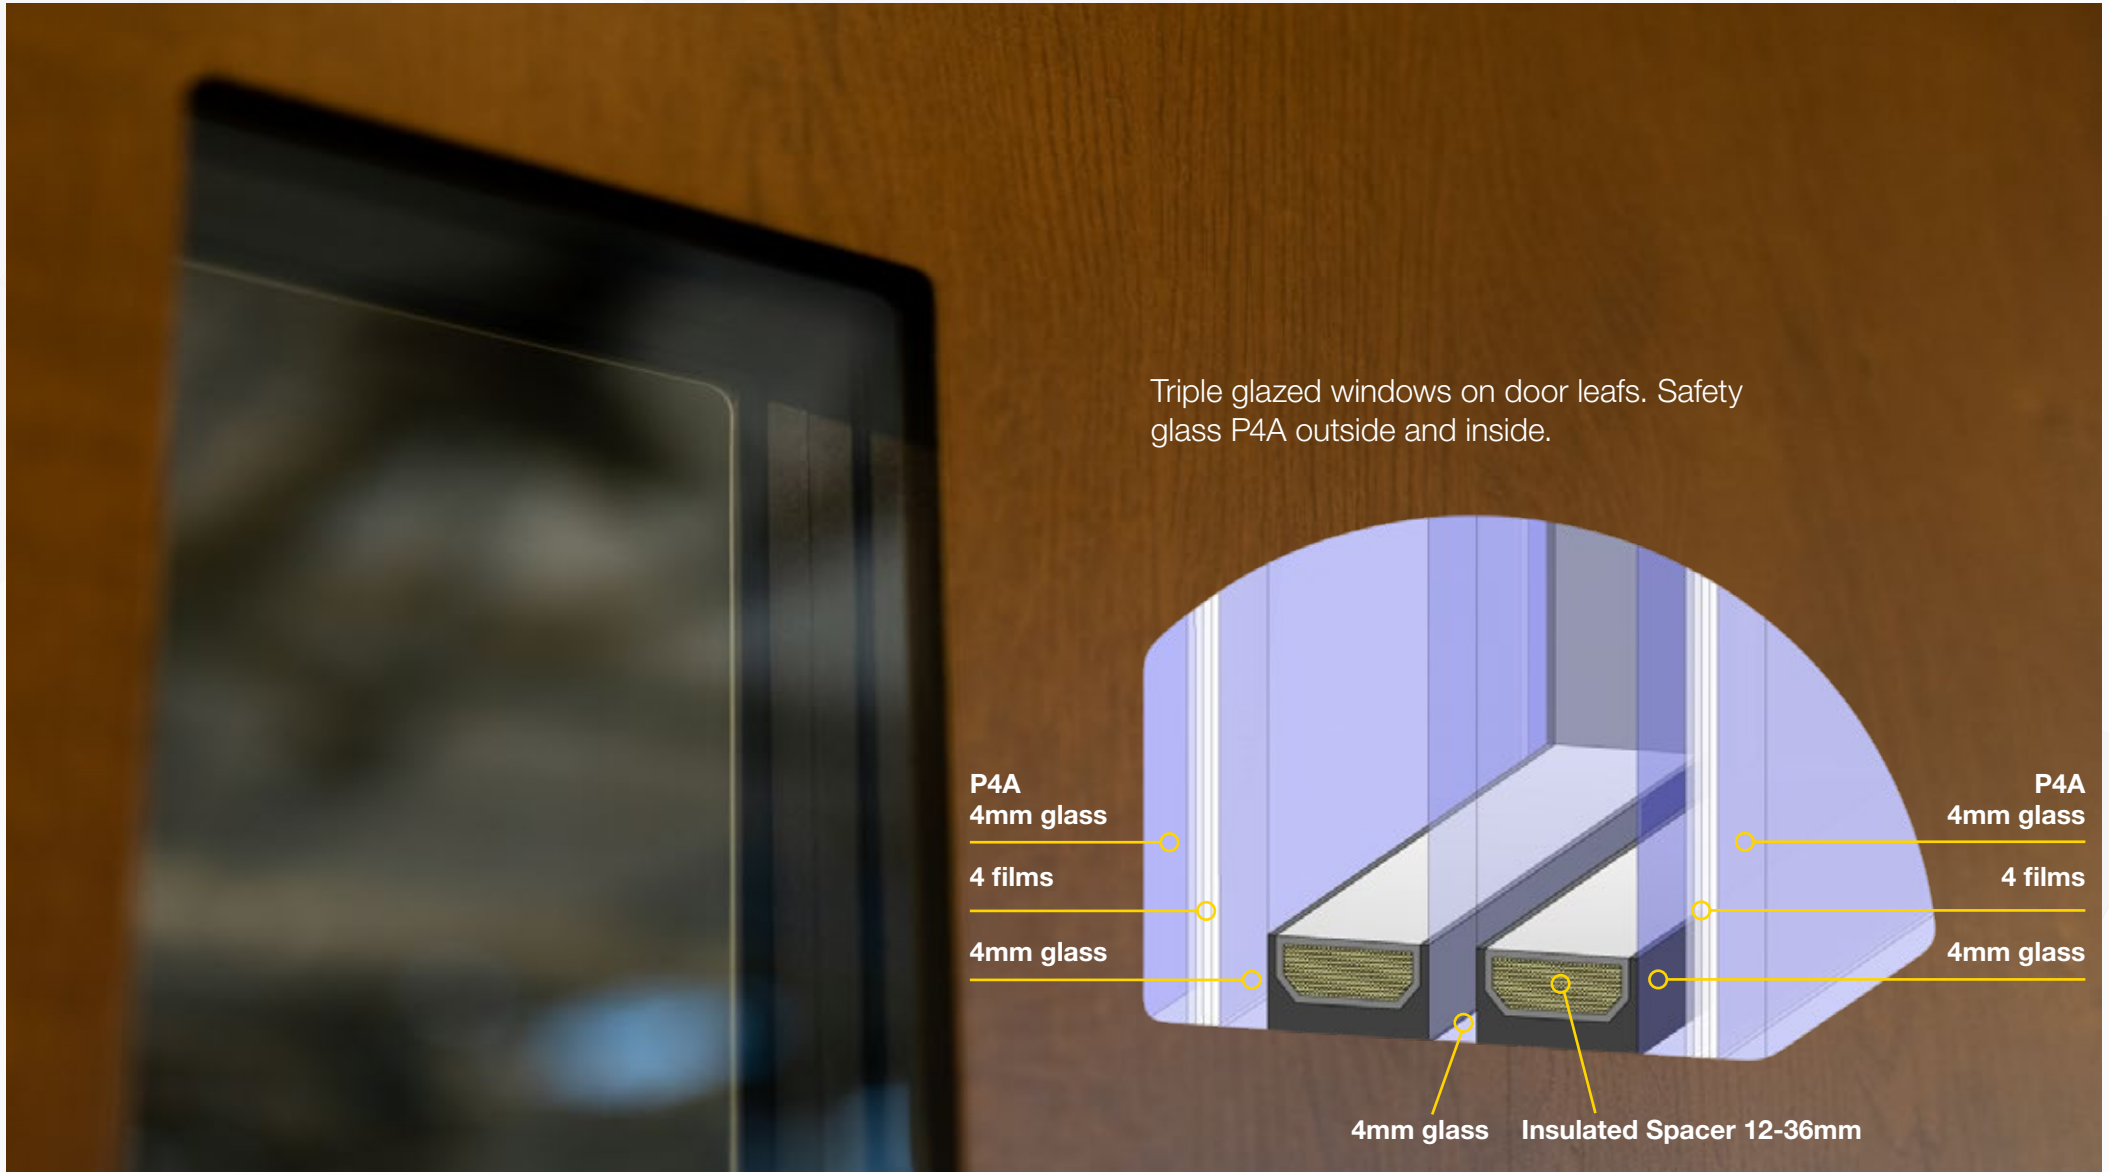

Door leaf glazing