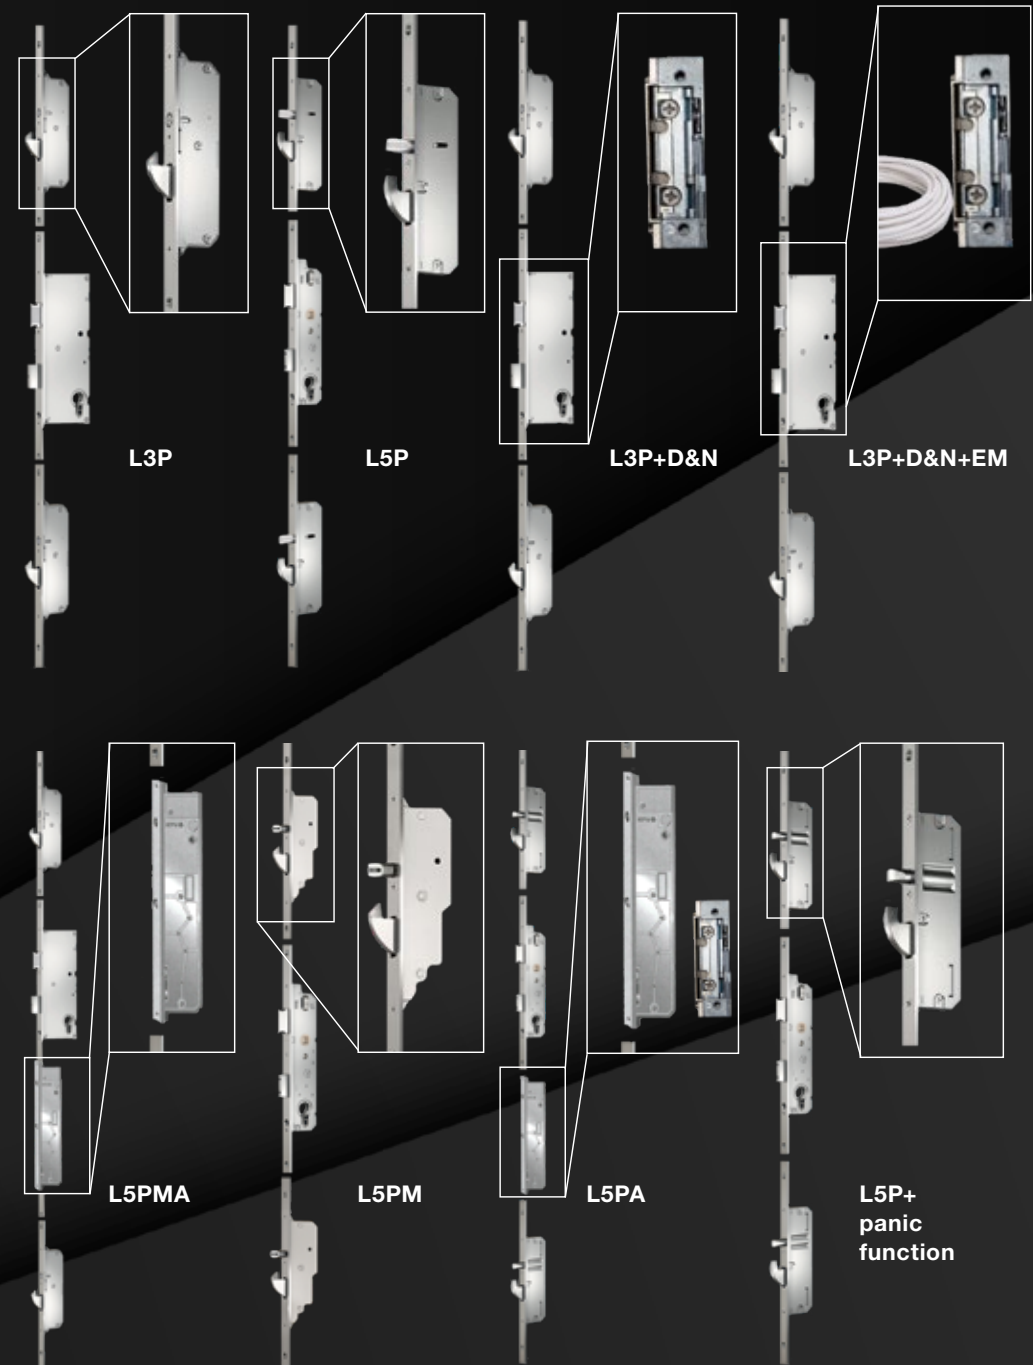

L5PM without electric motor - 5 point multi-point lock. Round latch and hook bolts lock the leaf on closure automatically. Deadbolt operated by the key only. Not compatible with lever handle from outside, pull handle only.

L5PA electric - 5 point multi-point lock with all latches and deadbolt operated by electric drive. Locks automatically when closing the door. All latches and deadbolt open by electric drive when turning the key or pressing lever handle. Not compatible with lever handle from outside, pull handle only. Lock can be connected to finger-scanner and keypad (optional). Electromagnetic strike included. Not available when over-AL I frame height is less than 2035mm.

L5P + panic function electric - 5 points multi-point lock with all latches and deadbolt operated by electric drive. Locks automatically when closing the door. All latches and deadbolt open by electric drive when turning the key or pressing lever handle. Not compatible with lever handle from outside, pull handle only. Lock can be connected to finger-scanner and keypad (optional).