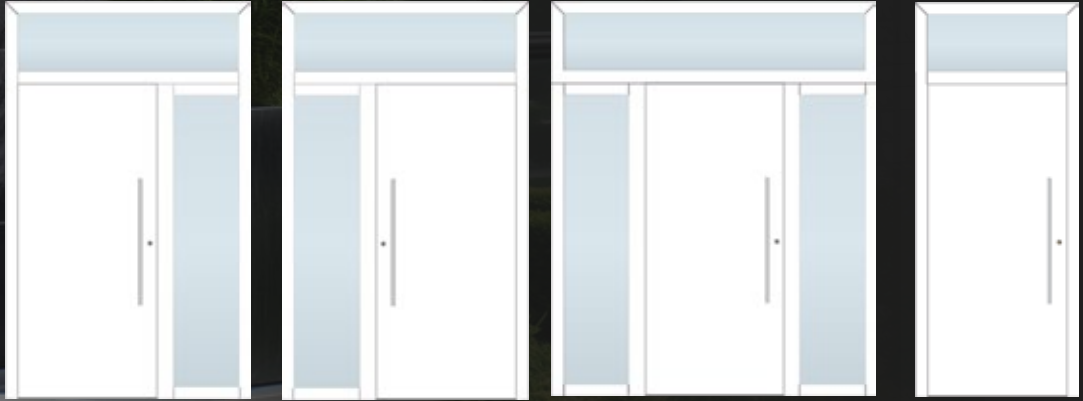

TRW

TLW

TLRW

TW