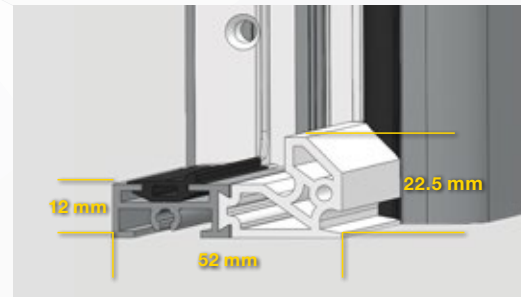

Hinges

Hinges are strong enough to support doors weighing up to 120 kg weight. Allow door to open up 180°. Hinge diameter 18 mm.

Adjustable in three directions:

- Vertically +/- 3 mm;
- Horizontally +/- 3 mm;
- Sealing pressure +/- 1.0 mm.

Threshold

Heavy-duty durable aluminium and PVC composite threshold profile perfectly seals bottom of the door protecting your home from drafts, moisture, dust and insects.

Dimensions

Threshold height is 12 mm on the inside and 22.5 mm on the outside.