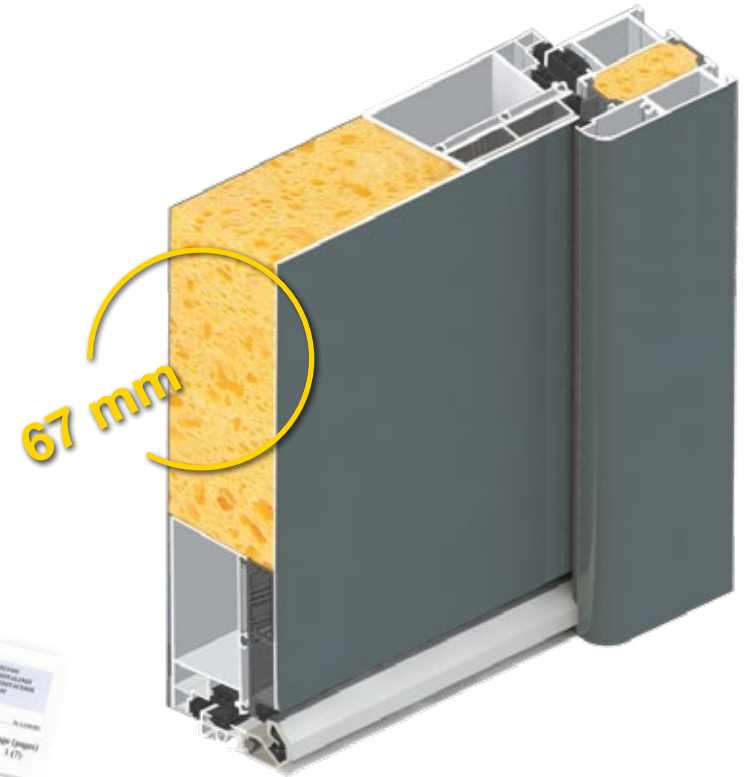

Door type RD67

RD67 frame is made of composite aluminium profiles with 24 mm thick thermal break. Leaf is 67 mm thick with double steel skin filled with freon free PU foam.

All windows and sidelights are triple glazed with safety glass. You can choose clear, obscure, opaque or tinted glazing options. Etched effect custom glazing available on request.