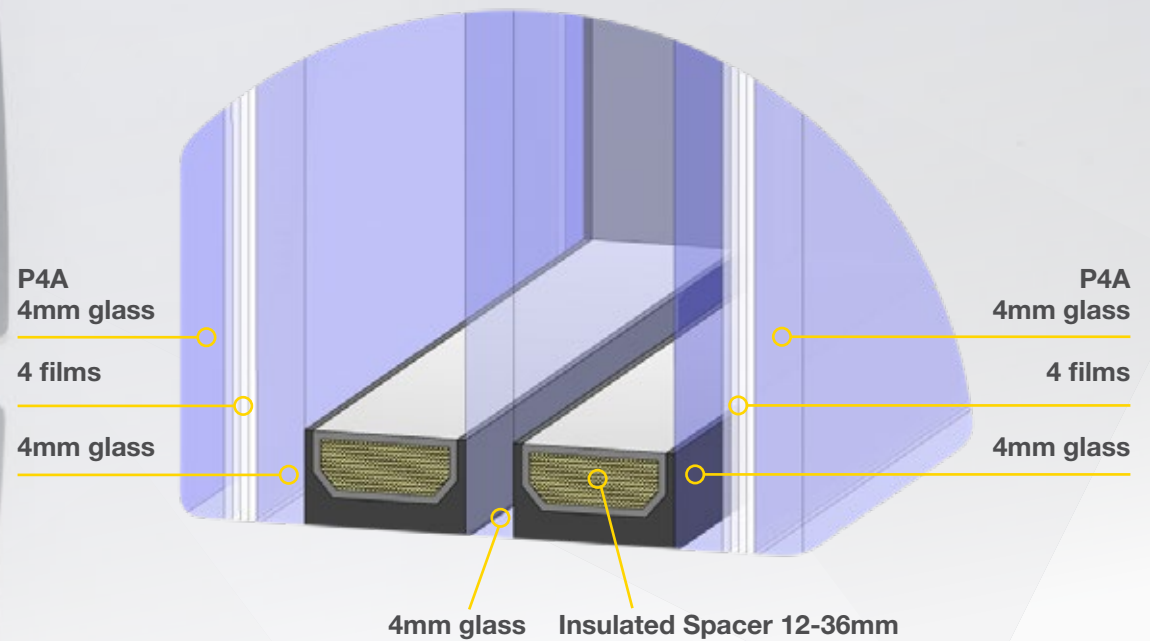

Door leaf glazing

Triple glazed windows on door leaves. Safety glass P4A outside and inside.