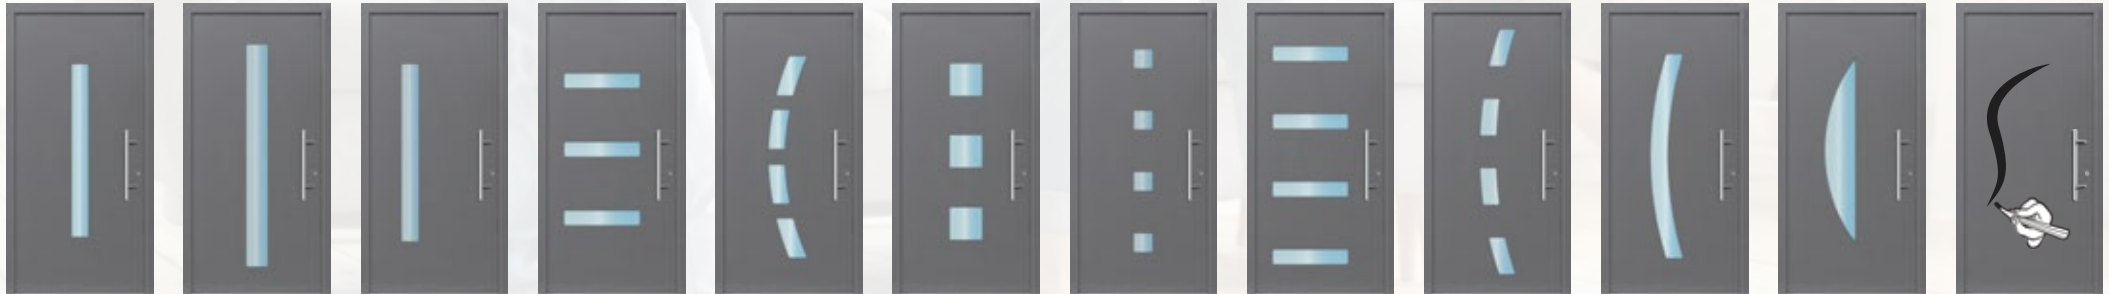

124 125 126 127 128 129 130 131 132 133 134 Individual Design