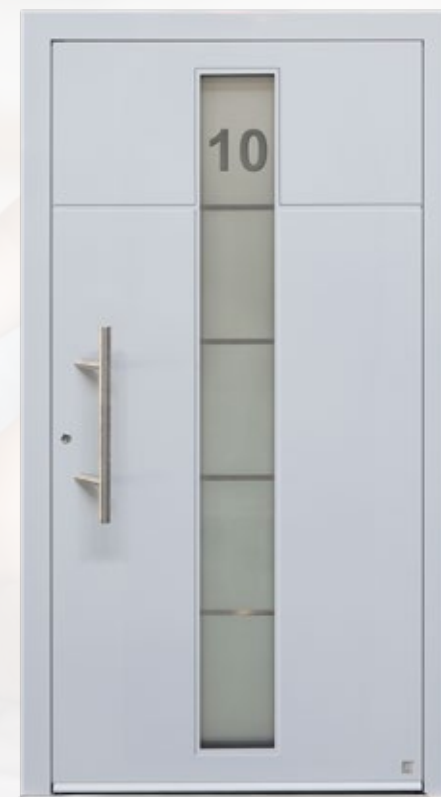

Design 707

Door type **RD80**
Outside colour **RAL 9016**
Handle **H45R-500**
Escutcheon **ESC-3**
Glazing **Etched effect**
Applique **Inlaid stainless metal**
Decor **Carving**