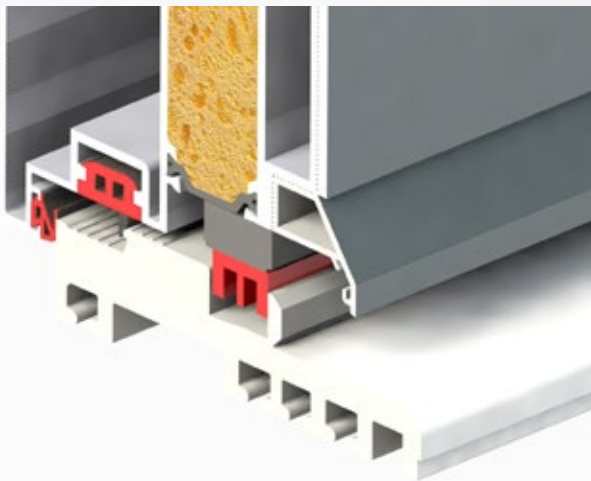

Types of frames

Flat

Jutted

Door leaf

Flush leaf with aluminium sheet skin.

Three contour sealing ensures perfect insulation.

Door has three seal contours: one on the frame and two on the leaf.

Hinges

Depending on the design of the profile sections, the 3-piece hinges are able to support doors weighing up to 120 kg. These two series are fastened with the aid of self-drilling screws in the reinforcement of the frame profile with long pins to distribute the forces, acting on the hinge. It also leaves the seal untouched, thus ensuring maintenance of the maximum insulation values. It can be adjusted very conveniently and with little effort in three directions.

Magnetic threshold

The 'pop-up' magnetic strip is a high quality durable and maintenance free threshold system that significantly improves insulation and draughts. Two further rubbers ensure the best possible performance.