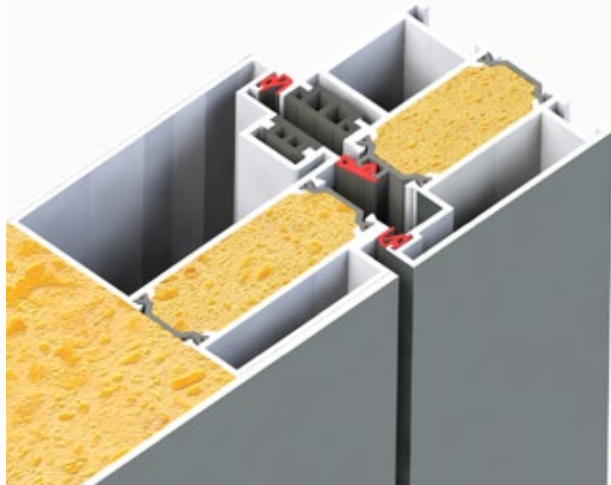

Types of frames

Flat

Jutted

Door leaf

Flush leaf with aluminium sheet skin.

Three contour sealing ensures perfect insulation.

Door has three seal contours: one on the frame and two on the leaf.

Hinges

Depending on the design of the profile sections, the 3-piece hinges are able to support doors weighing up to 120 kg. These two series are fastened with the aid of self-drilling screws in the reinforcement of the frame profile with long pins to distribute the forces, acting on the hinge. It also leaves the seal untouched, thus ensuring maintenance of the maximum insulation values. It can be adjusted very conveniently and with little effort in three directions.

Magnetic threshold

The 'pop-up' magnetic strip is a high quality durable and maintenance free threshold system that significantly improves insulation and draughts. Two further rubbers ensure the best possible performance.