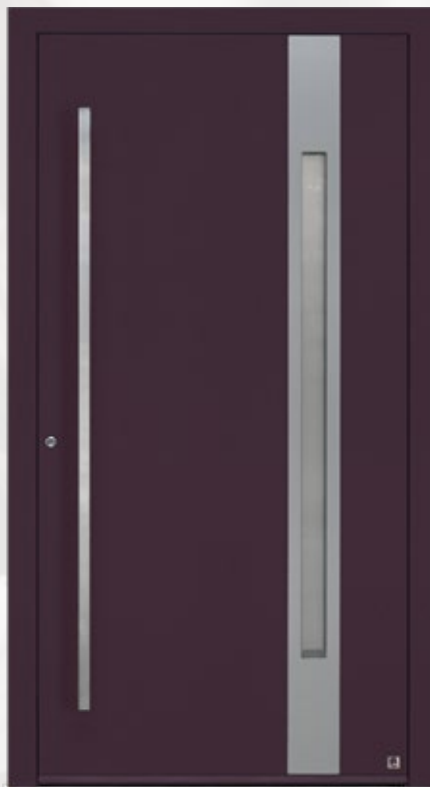

Escutcheon **ESC-3**

Glazing **Matt SGM**

Applique **Inlaid brushed stainless metal**

Design 602

Door type **RD100**
 Outside colour **RAL 7043 + RAL 7034**
 Handle **H90R-1600**
 Escutcheon **ESC-3**
 Glazing **Matt SGM**
 Applique **Inlaid stainless metal**