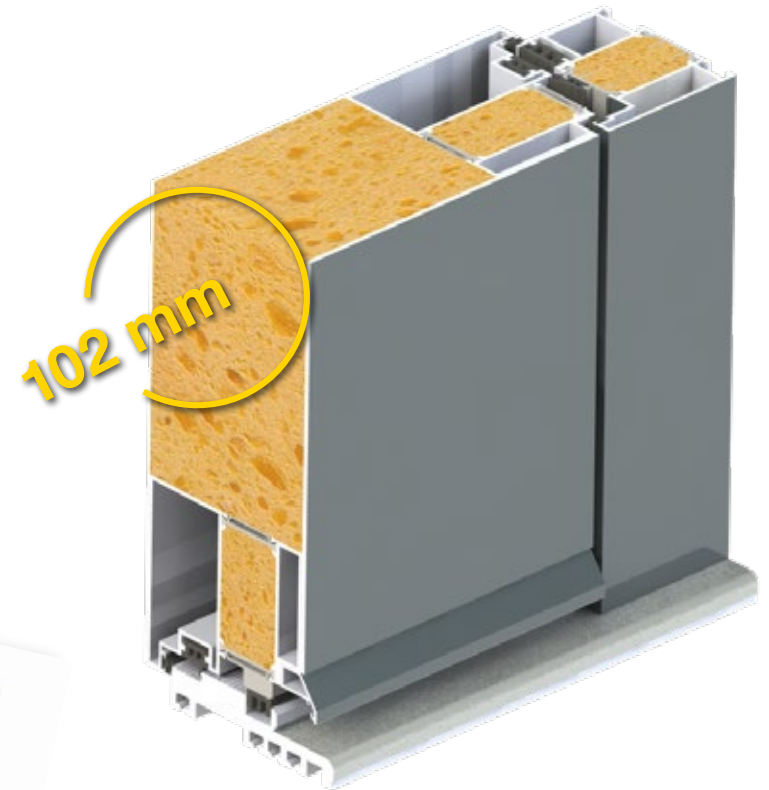

Door type RD100

A high quality durable magnetic 'pop-up' threshold is supplied with all RD80 & RD100 doors. Opening into the building and out are available.

All door leaf windows are triple glazed with safety glass. Many decorative glass options are available including bespoke / custom engraving. Individual design elements can be added to complete your bespoke / custom doors.

All doors are made to order up to 1250mm wide & 2300mm high. For larger sizes consult manufacturer for feasibility.