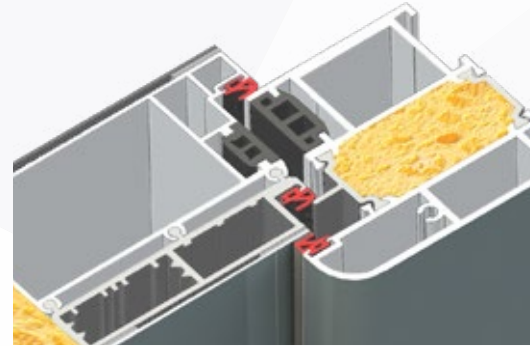

Door Sealing

Triple rubber sealing contour provides perfect insulation. D-shape silicone rubber is not ageing or shrinking therefore door insulation does not change during a lifetime.