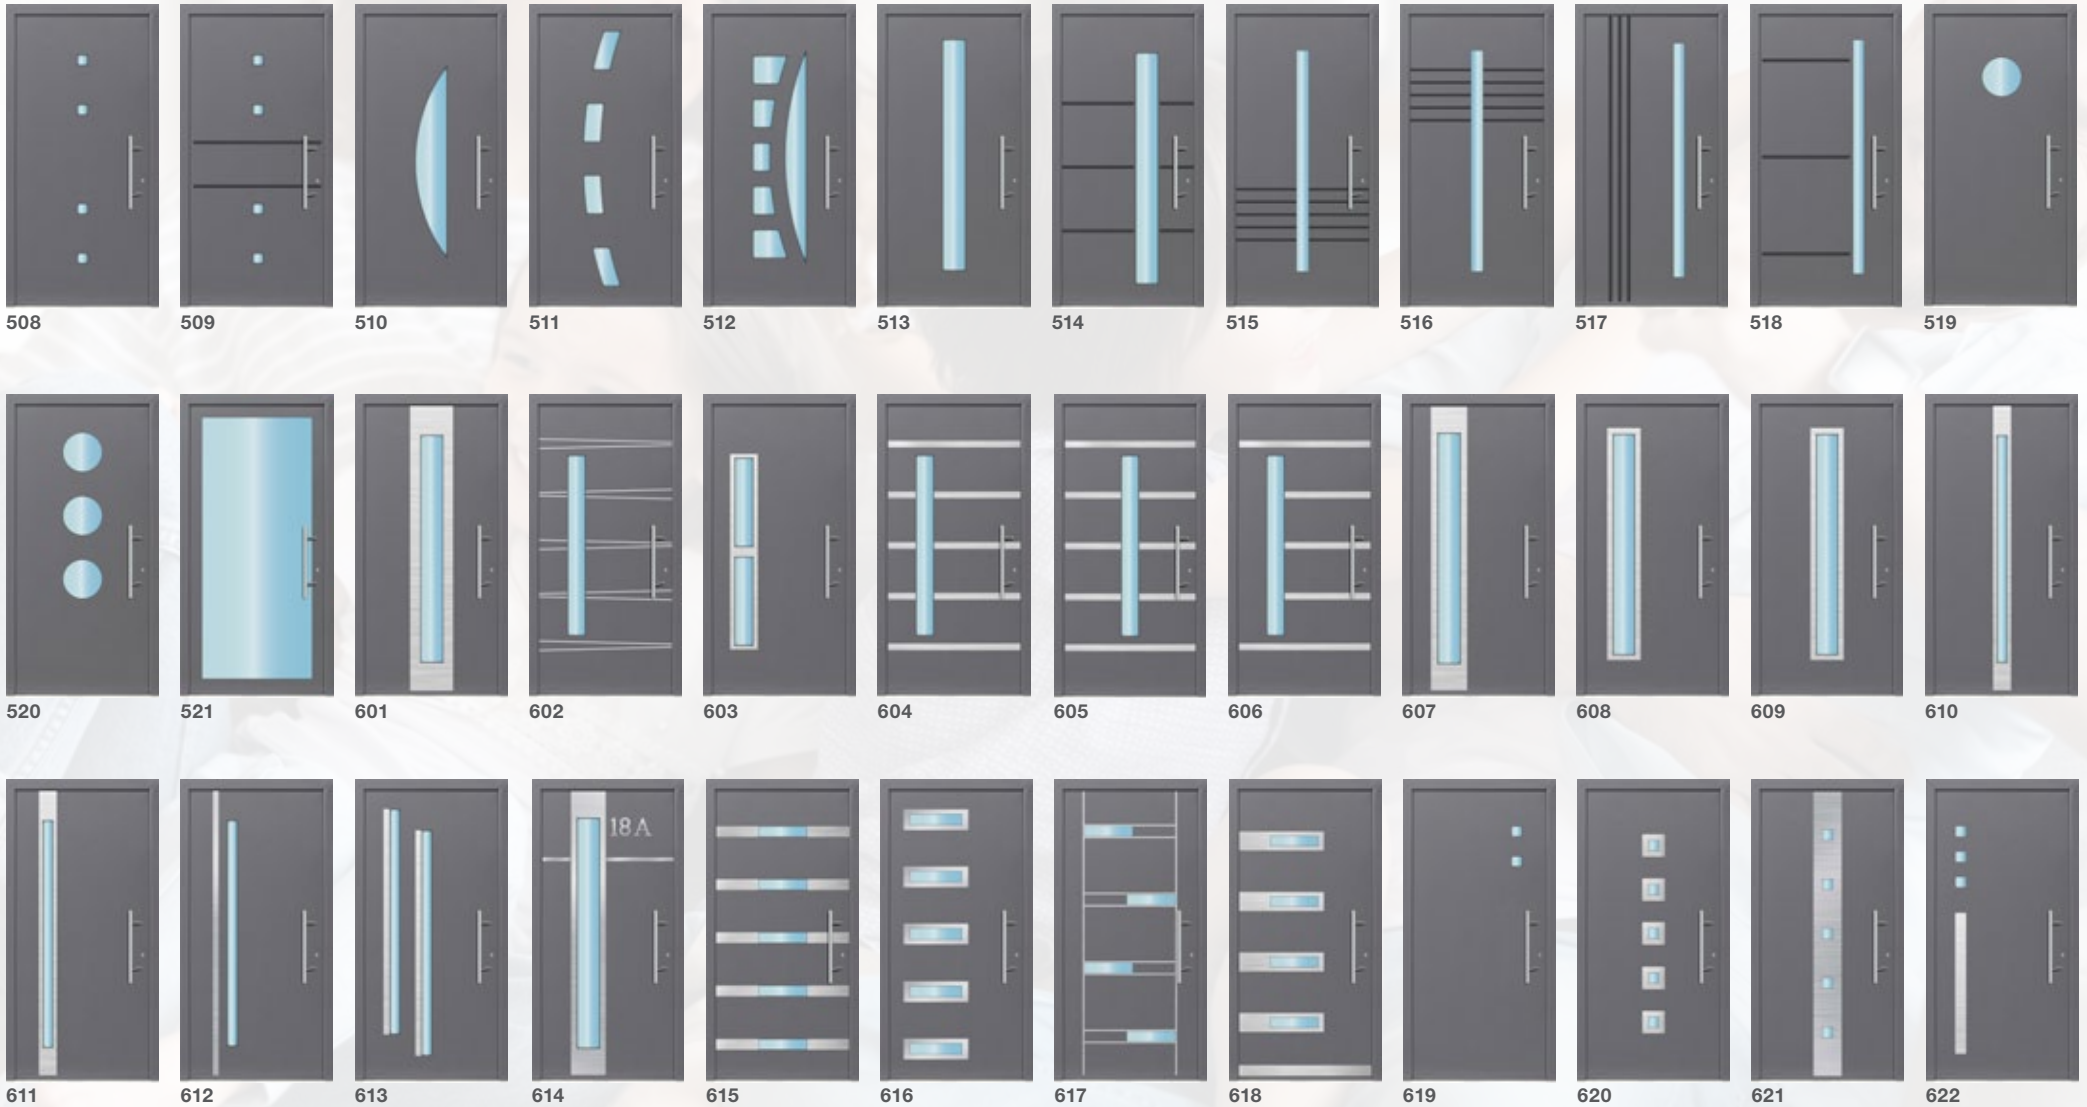

* you can modify existing or create your own door design