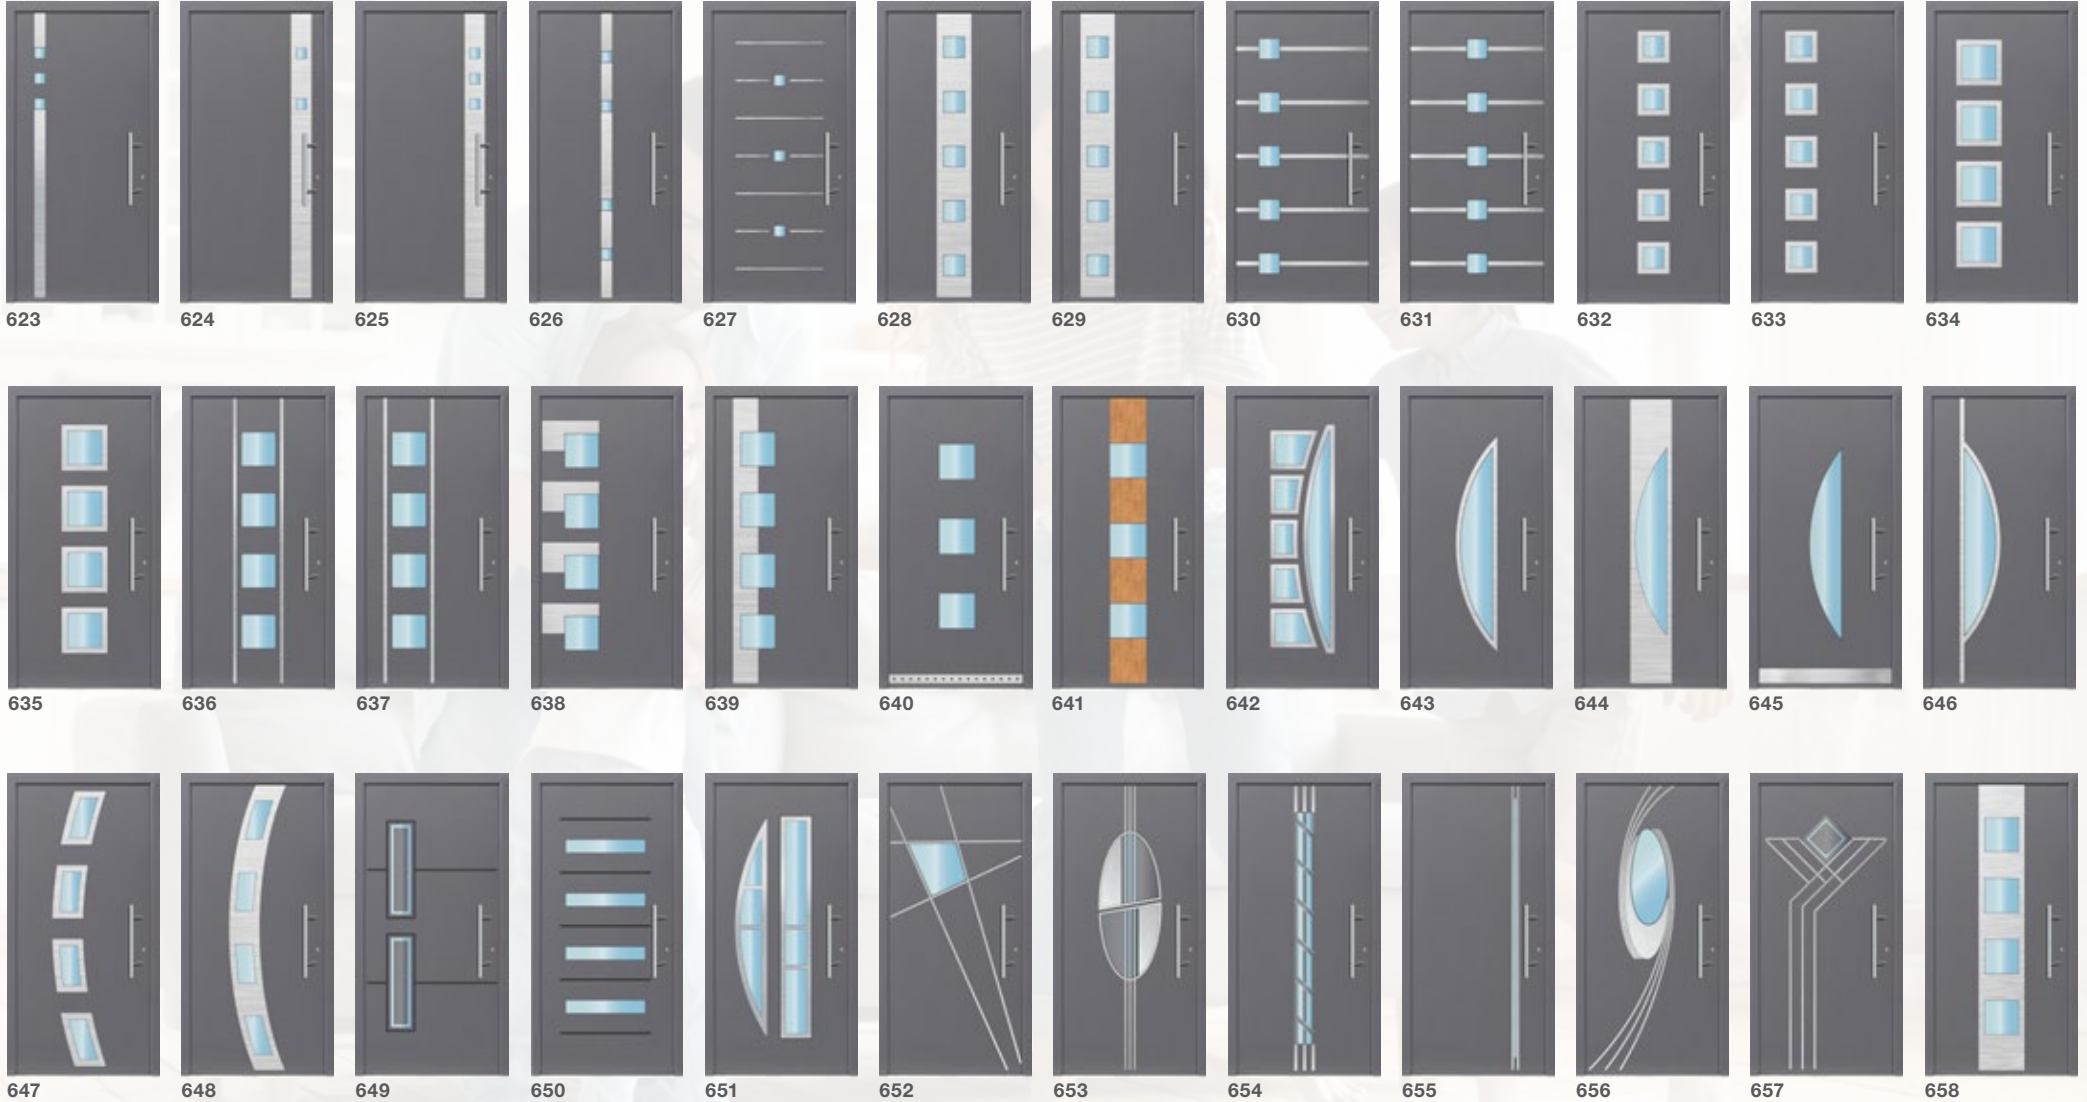

Standard designs*