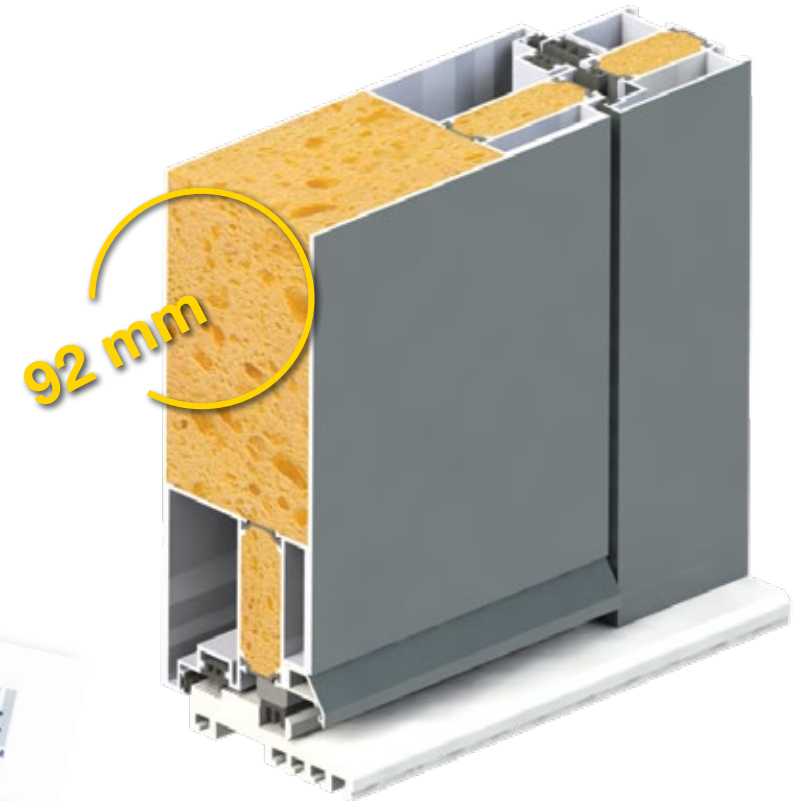

Door type RD80

The door frame is constructed from aluminium profiles including a thermal break to reduce thermal transference from the outer to inner skin. The door leaf is made from 2.5mm (outer) and 1.5mm (inner) aluminium sheets (some designs may differ).

The doors inner core, assembly profiles and frames are filled with a strong environmentally friendly freon free PU foam.

Triple all round perimeter rubber weather sealing completes a combination that gives Ryterna entrance doors the following performance values: