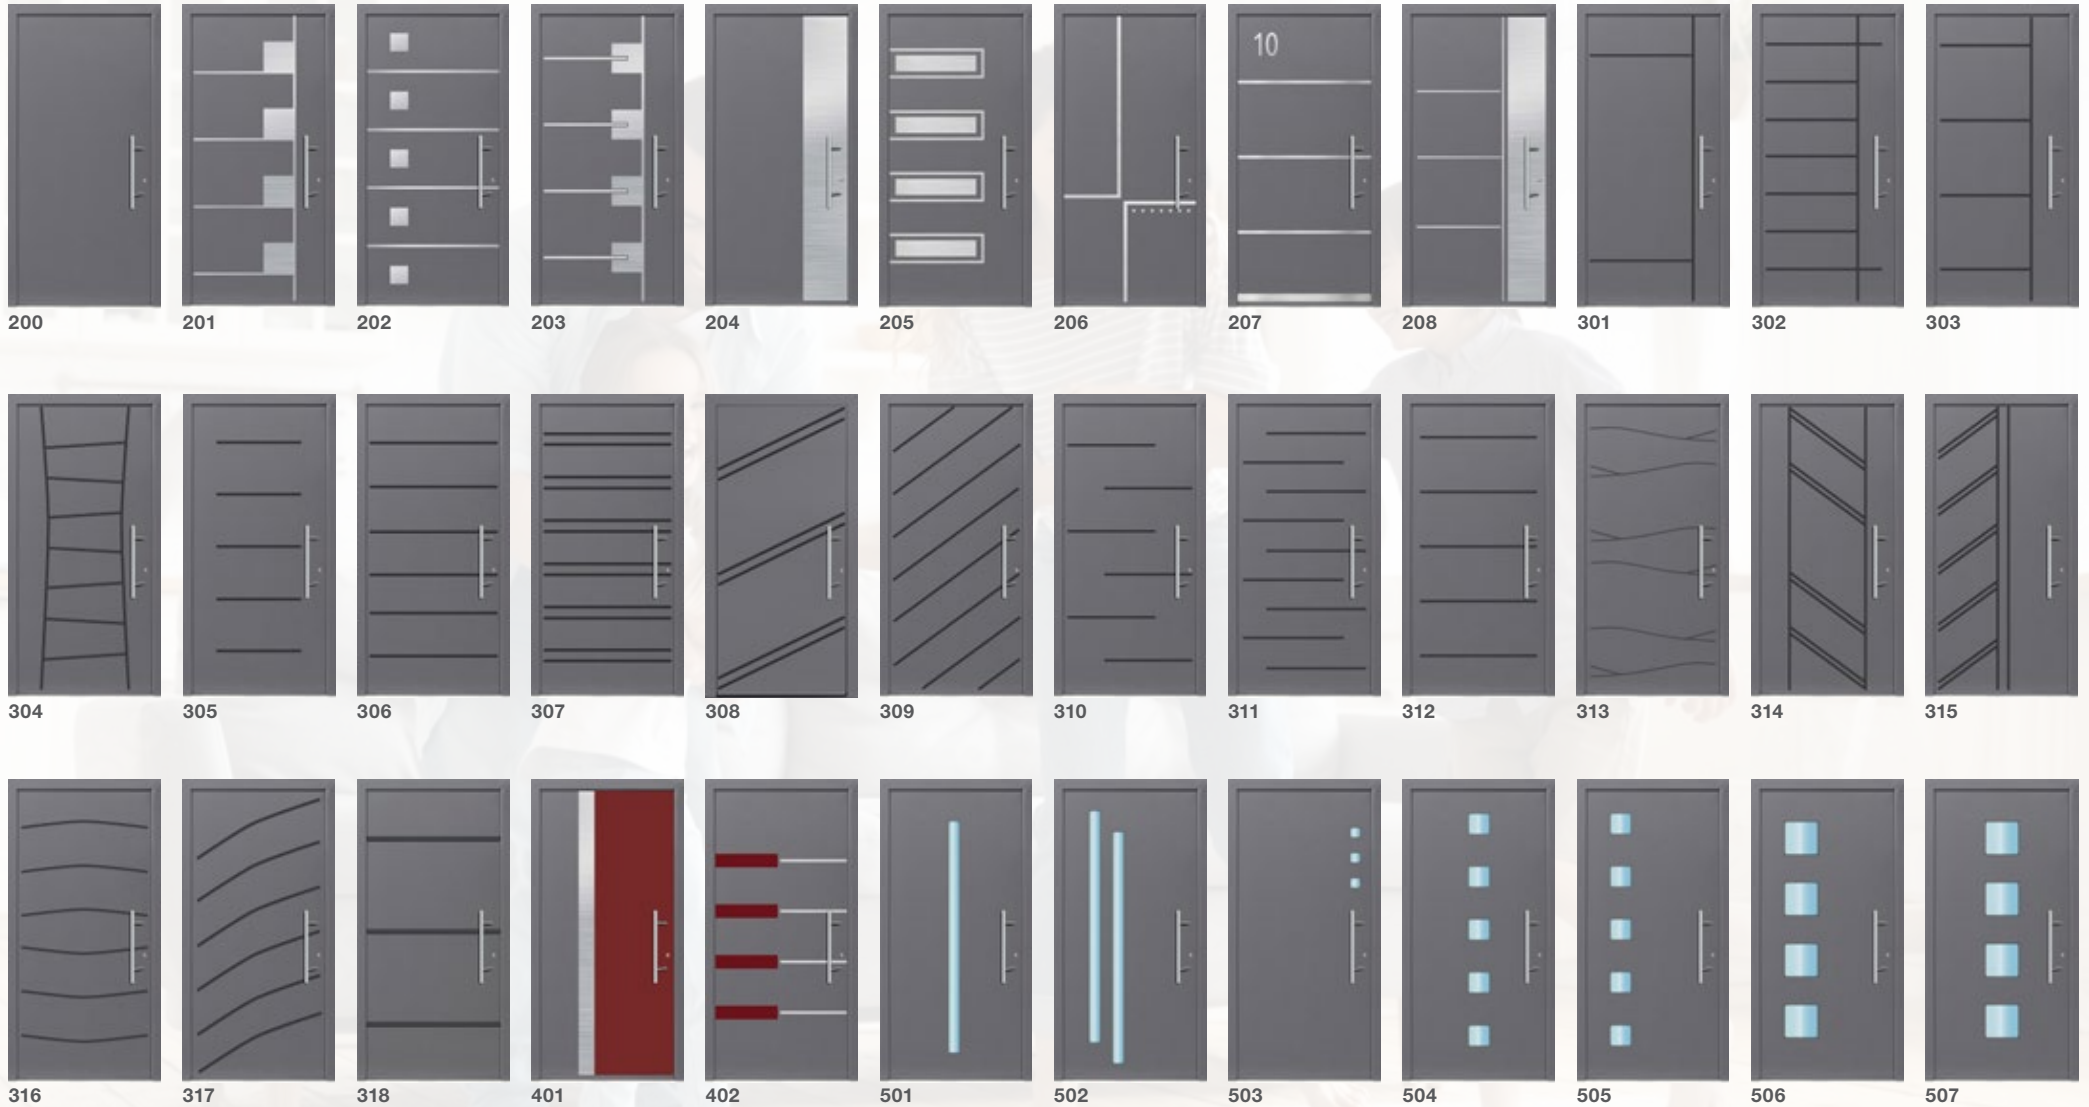

Standard designs*