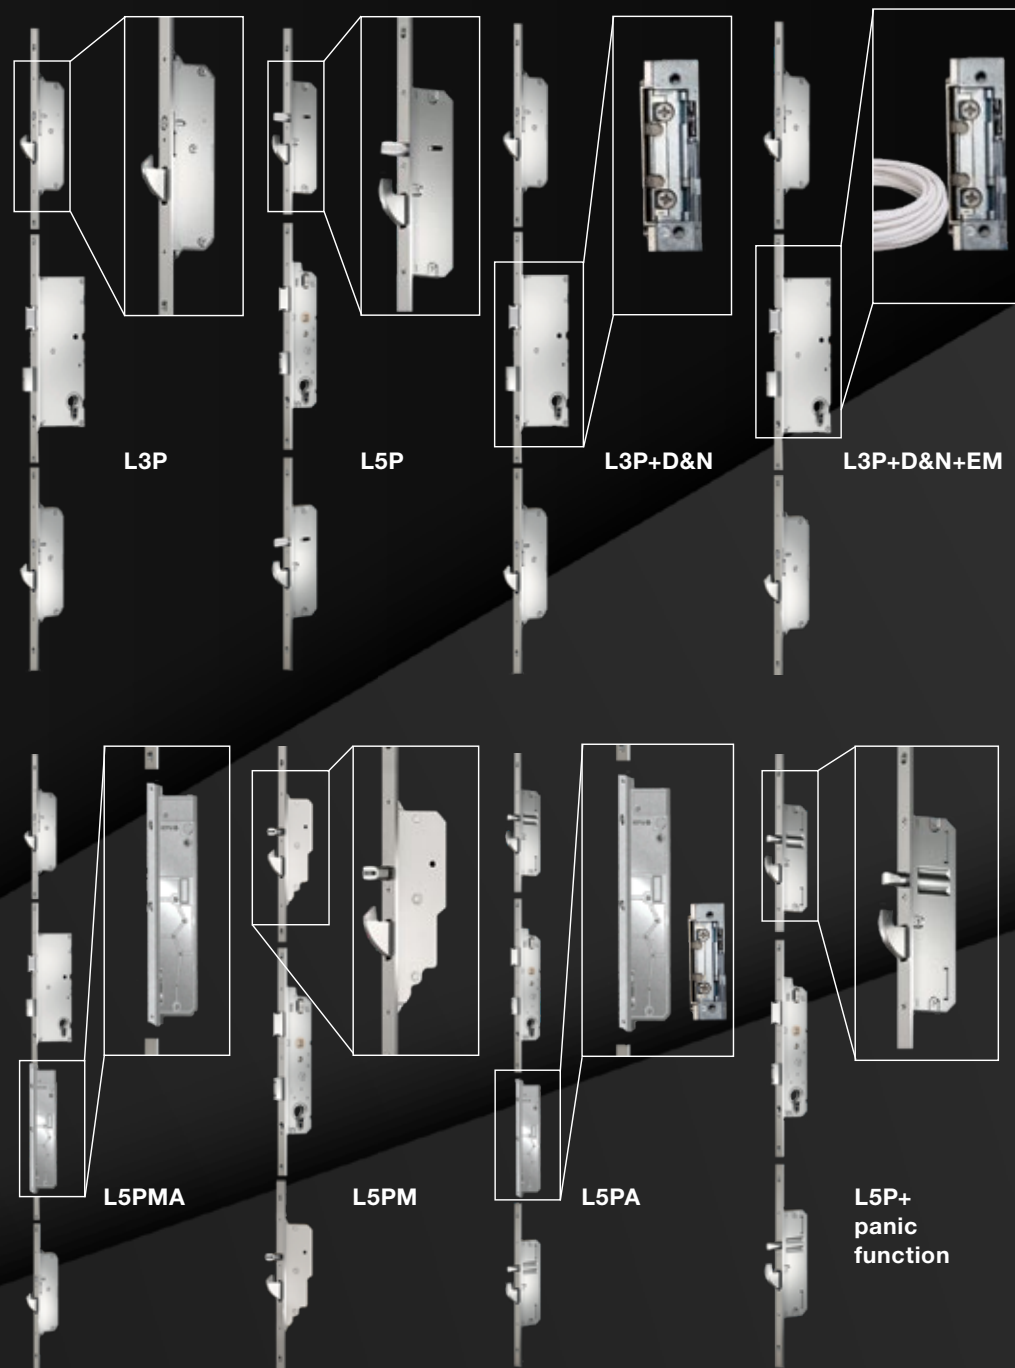

L5PM without electric motor - 5 point multi-point lock. Round latch and hook bolts lock the leaf on closure automatically. Deadbolt operated by the key only. Not compatible with lever handle from outside, pull handle only.

L5PA electric - 5 point multi-point lock with all latches and deadbolt operated by electric drive. Locks automatically when closing the door. All latches and deadbolt open by electric drive when turning the key or pressing lever handle. Not compatible with lever handle from outside, pull handle only. Lock can be connected to finger-scanner and keypad (optional). Electromagnetic strike included. Not available when over-AL I frame height is less than 2035mm.

L5P + panic function electric - 5 points multi-point lock with all latches and deadbolt operated by electric drive. Locks automatically when closing the door. All latches and deadbolt open by electric drive when turning the key or pressing lever handle. Not compatible with lever handle from outside, pull handle only. Lock can be connected to finger-scanner and keypad (optional).